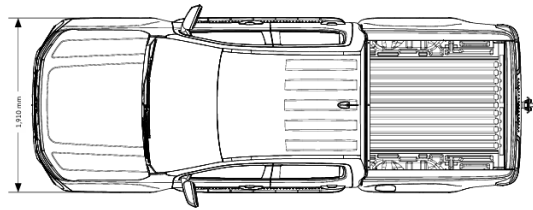

## Product Dimensions

Approach angle	30° Grad
Departure angle	23° Grad
Ramp angles	21° Grad
Wheelbase	3,270mm
Turning circle	12.9m
Vehicle length min.	5,350mm
Vehicle length max.	5,390mm
Vehicle width without mirrors min.	1,910mm
Vehicle width without mirrors max.	1,910mm
Track for steered axle rear max.	1,620mm
Height max.	1,884mm
Load bed – length	1,624mm
Load bed width	1,584mm
Load bed width between wheel arches	1,224mm
Max. headroom in first row of seats	1,040mm
Effective headroom in second row of seats	989mm
Inside width (first row) 4-door	1,526mm
Inside width (second row) 4-door	1,515mm