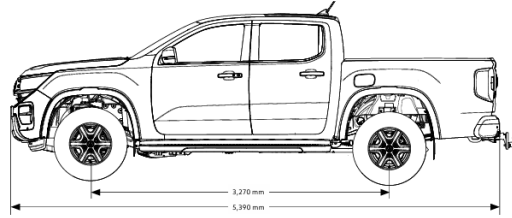

## Product Dimensions

Approach angle	30° Grad
Departure angle	23° Grad
Ramp angles	21° Grad
Wheelbase	3,270mm
Turning circle	12.9m
Vehicle length min.	5,350mm
Vehicle length max.	5,390mm
Vehicle width without mirrors min.	1,910mm
Vehicle width without mirrors max.	1,910mm
Track for steered axle rear max.	1,620mm
Height max.	1,884mm
Load bed – length	1,624mm
Load bed width	1,584mm
Load bed width between wheel arches	1,224mm
Max. headroom in first row of seats	1,040mm
Effective headroom in second row of seats	989mm
Inside width (first row) 4-door	1,526mm
Inside width (second row) 4-door	1,515mm